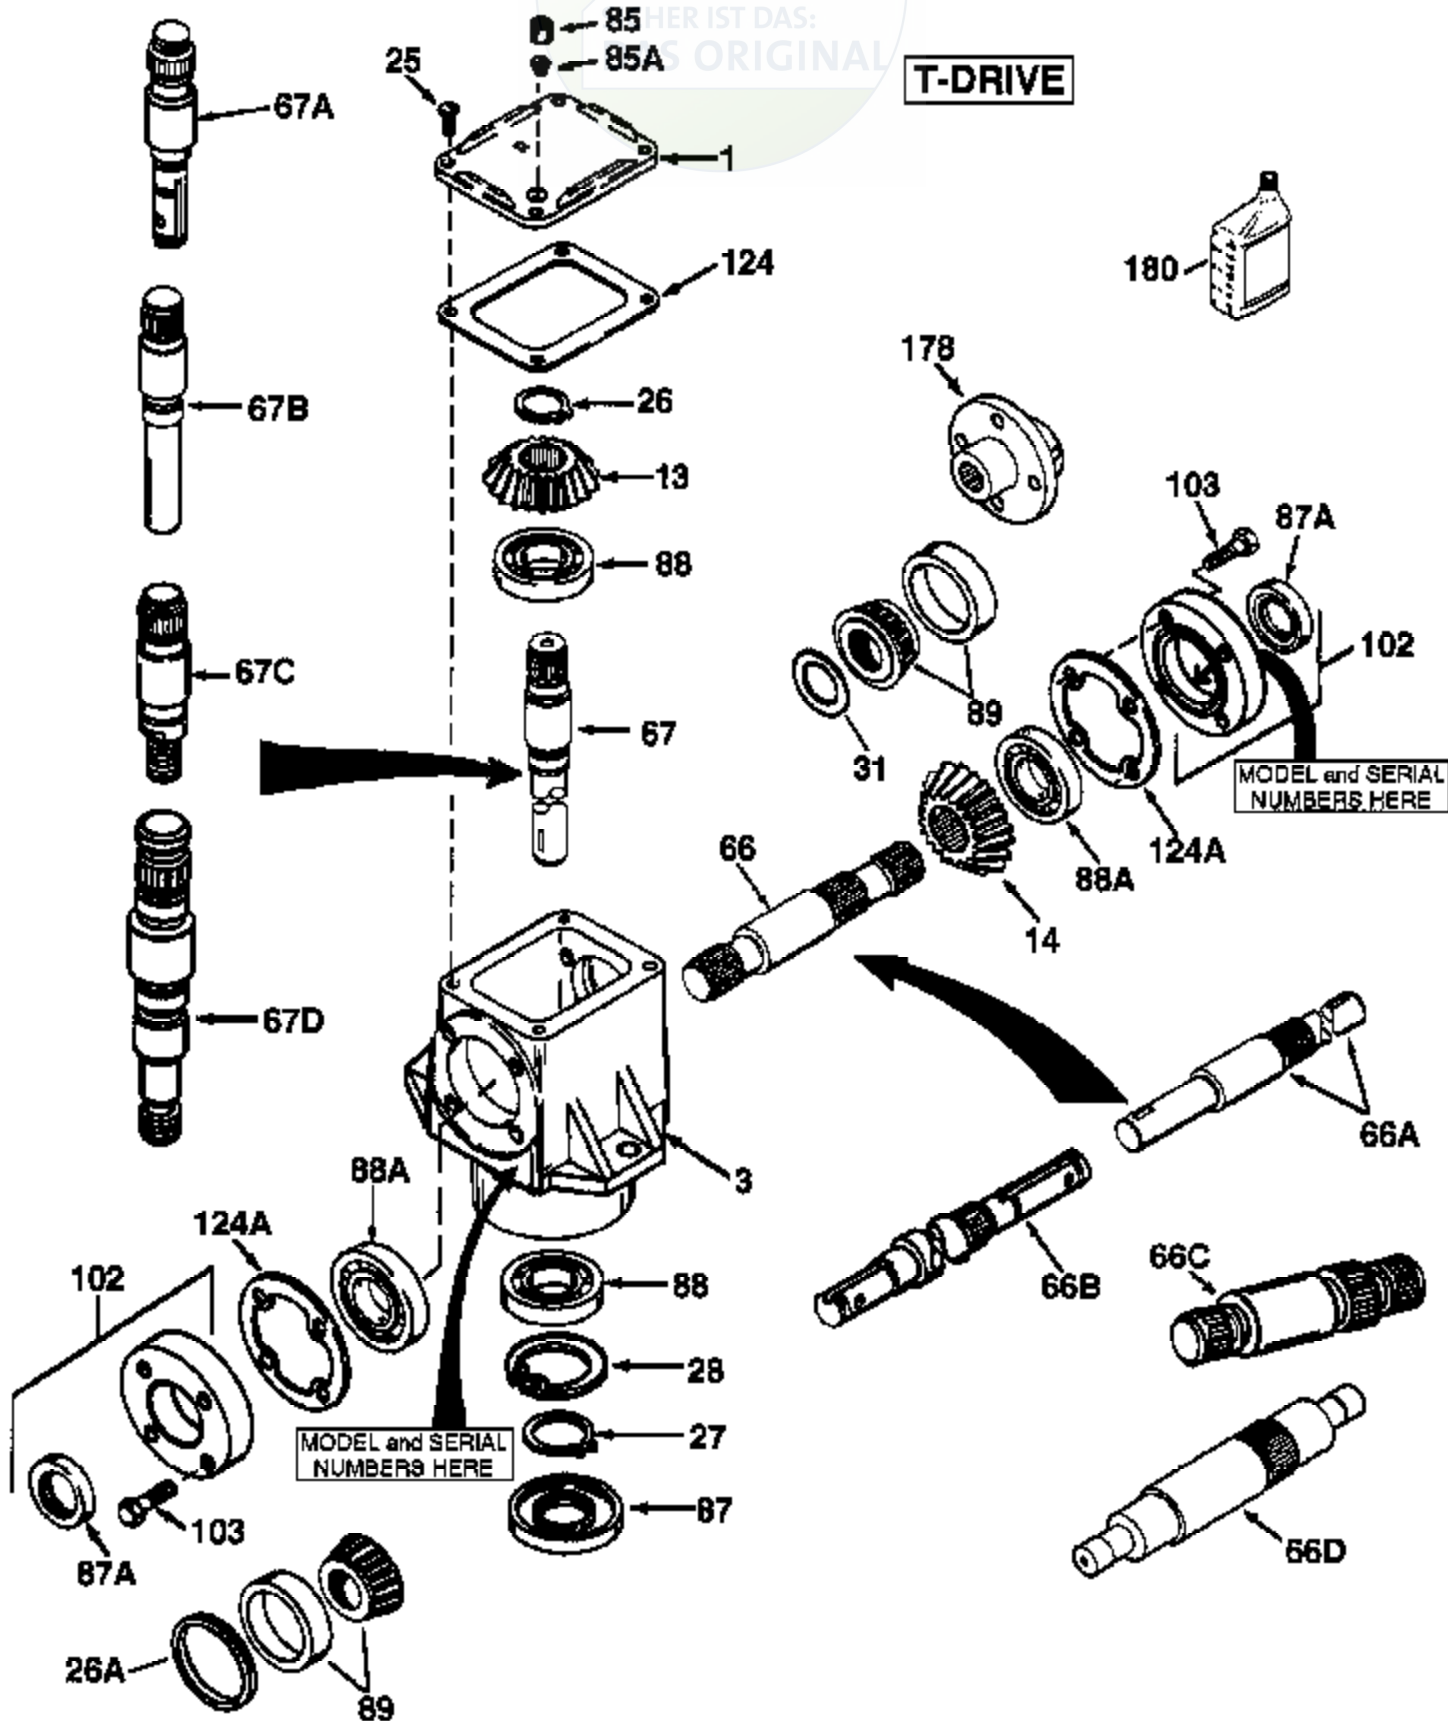

JOIST

WER IST DAS:
ORIGINAL

T-DRIVE

Ref #	Part Number	Qty	Description
1	772067		Cover
3	770093A		"T" Drive Housing
13	778101A		Miter Gear (17 teeth) (7/8" ID)
14	778210A		Miter Gear (17 teeth) (1" ID)
25	792025		Screw, 10-24 x 1/2"
26	788018		Retainer Ring
27	788019		Retainer Ring
28	792119		Snap Ring
66	776072A		Input Shaft (5-3/4" long)
67C	776261		Output Shaft (4.460" long)
85	792039		Pipe Plug, 1/8-27 (countersunk headle ss)
87A	788031		Oil Seal
87	788029	1000-1000-055	Oil Seal
88	780034	Peerless	Ball Bearing
88A	780034		Ball Bearing
102	786029		Retainer Cap & Seal (Incl. 87A & 103)
103	792026		Screw, 1/4-20 x 7/8"
124	788028		Cover Gasket
124A	788030B		Cap Gasket
180	730229A		Gear Oil 80W90